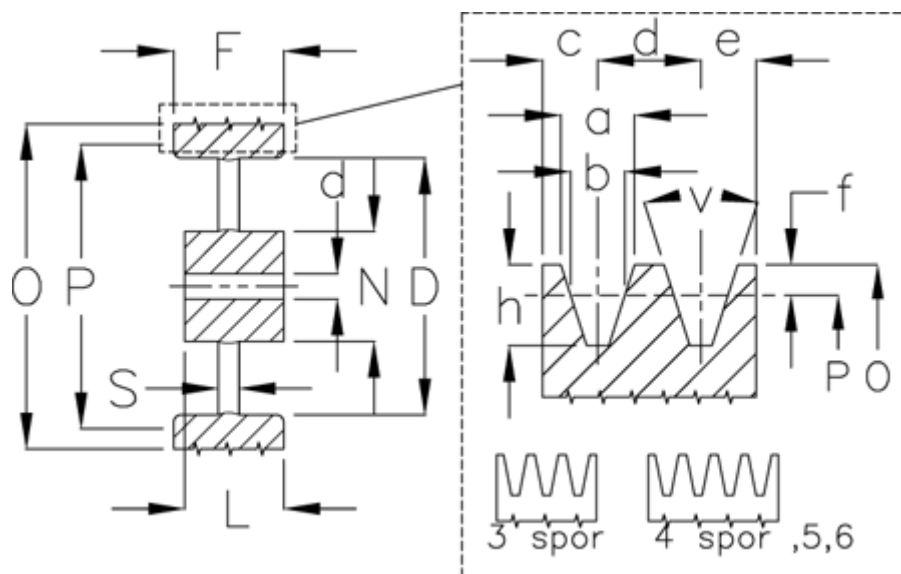

Article number: 60410135506

Description: V-belt pulley, no bore B 355/6

Measures

| | | | |
|----------------|---------|----------|------|
| D | = 313 | S | = 24 |
| d | = 25 | Type = B | |
| F | = 120.0 | | |
| L | = 90 | | |
| N | = 120 | | |
| Number of ribs | = 6 | | |
| O | = 362.0 | | |
| P | = 355 | | |